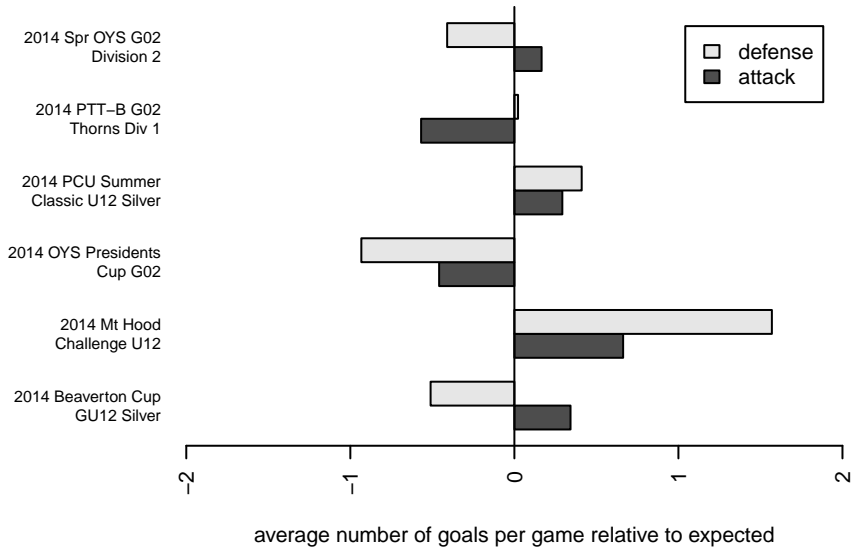

# Westside Timbers Mundial TS G02

Westside Timbers  
 Beaverton, OR  
 G02 total strength=258  
 attack=0.17 defense=0.14  
 fall league = PTT-B G02 Thorns Div 1  
 spr league = Spr OYS G02 Div 2

alt names used:  
 WT G02 Mundial TS  
 WT G02 Mundial TS  
 Westside Timbers G02 Mundial TS  
 WESTSIDE TIMBERSWT G02 MUNDIAL TS  
 Westside Timbers G02 Mundial TS  
 Westside Timbers G02 Mundial TS

**Westside Timbers Mundial TS G02**  
 Dots are actual minus expected GF (blue circles) and GA (red triangles).  
 Blue line is smoothed change in attack strength. Red is smoothed change in defense strength.

**attack and defense variance (black dot)  
relative to other teams  
and top 10 in region**

**attack and defense rating  
relative to others at age  
and all opponents in last 13 months**

**Performance relative to 13 month average**