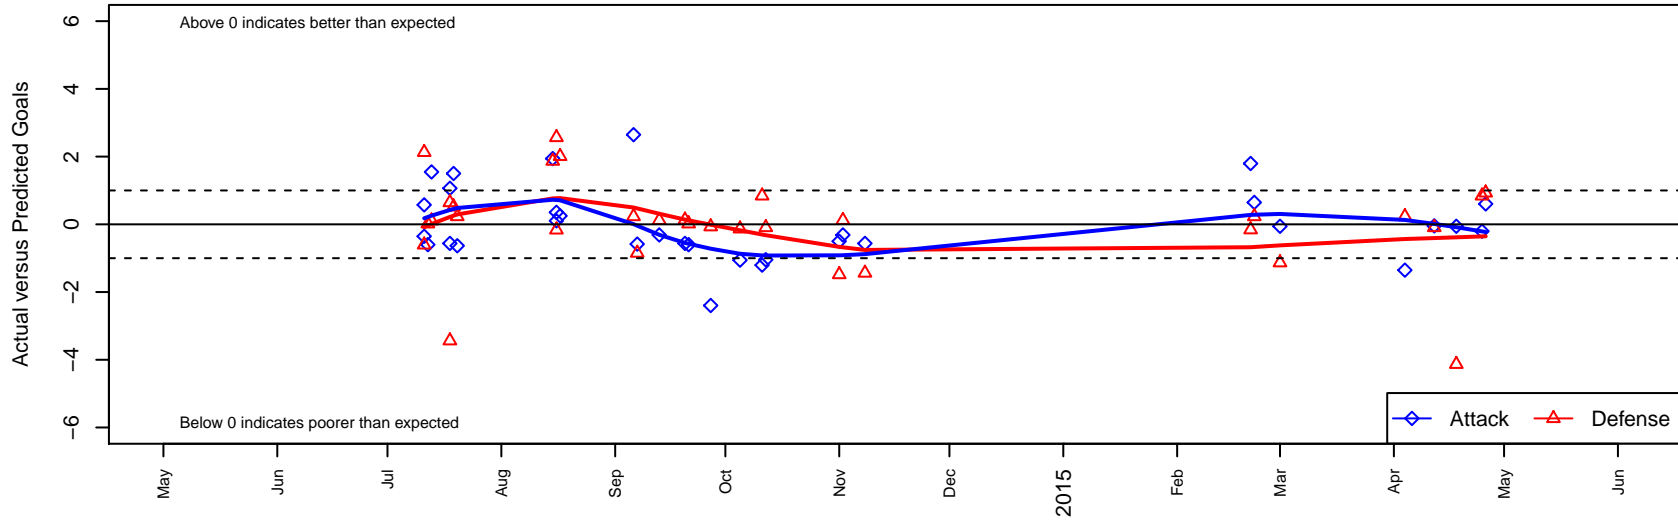

# Westside Timbers Mundial TS G02

Westside Timbers  
 Beaverton, OR  
 G02 total strength=258  
 attack=0.17 defense=0.14  
 fall league = PTT-B G02 Thorns Div 1  
 spr league = Spr OYS G02 Div 2

alt names used:  
 WT G02 Mundial TS  
 WT G02 Mundial TS  
 Westside Timbers G02 Mundial TS  
 WESTSIDE TIMBERSWT G02 MUNDIAL TS  
 Westside Timbers G02 Mundial TS  
 Westside Timbers G02 Mundial TS

Venues played:  
 2014 PCU Summer Classic U12 Silver  
 2014 Beaverton Cup GU12 Silver  
 2014 Mt Hood Challenge U12  
 2014 PTT-B G02 Thorns Div 1  
 2014 OYS Presidents Cup G02  
 2014 Spr OYS G02 Division 2

**Westside Timbers Mundial TS G02**  
 Dots are actual minus expected GF (blue circles) and GA (red triangles).  
 Blue line is smoothed change in attack strength. Red is smoothed change in defense strength.

**attack and defense variance (black dot)  
relative to other teams  
and top 10 in region**

**attack and defense rating  
relative to others at age  
and all opponents in last 13 months**

**Performance relative to 13 month average**