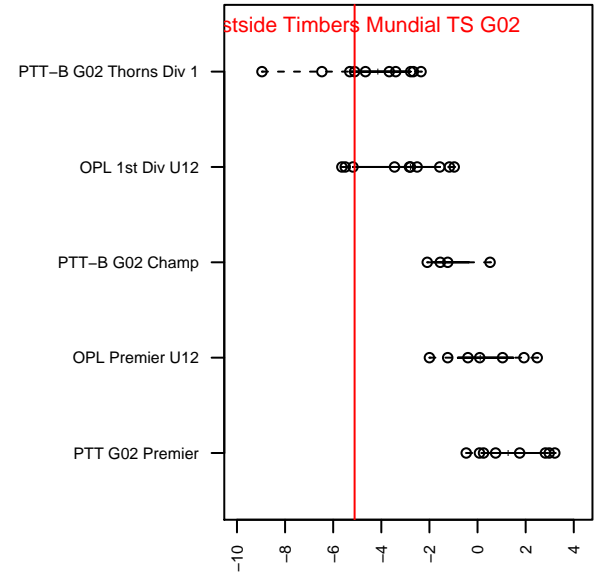

# Westside Timbers Mundial TS G02

Westside Timbers  
 Beaverton, OR  
 G02 total strength=258  
 attack=0.17 defense=0.14  
 fall league = PTT-B G02 Thorns Div 1  
 spr league = Spr OYS G02 Div 2

alt names used:  
 WT G02 Mundial TS  
 WT G02 Mundial TS  
 Westside Timbers G02 Mundial TS  
 WESTSIDE TIMBERSWT G02 MUNDIAL TS  
 Westside Timbers G02 Mundial TS  
 Westside Timbers G02 Mundial TS

Venues played:  
 2014 PCU Summer Classic U12 Silver  
 2014 Beaverton Cup GU12 Silver  
 2014 Mt Hood Challenge U12  
 2014 PTT-B G02 Thorns Div 1  
 2014 OYS Presidents Cup G02  
 2014 Spr OYS G02 Division 2

**Westside Timbers Mundial TS G02**  
 Dots are actual minus expected GF (blue circles) and GA (red triangles).  
 Blue line is smoothed change in attack strength. Red is smoothed change in defense strength.

**attack and defense variance (black dot)  
relative to other teams  
and top 10 in region**

**attack and defense rating  
relative to others at age  
and all opponents in last 13 months**

**Performance relative to 13 month average**